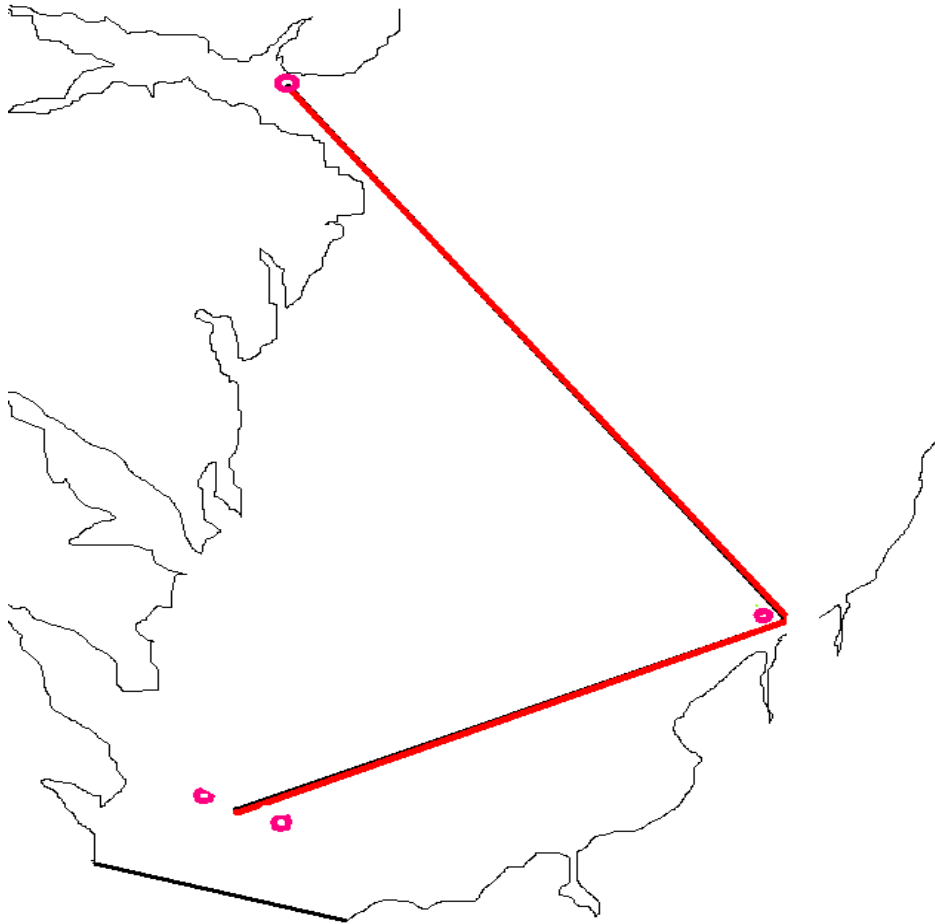

New Wed. Navy Race Course

? Call :

Judd Worley
314-892-4475

Drawing

Not To Scale

The Marks will be

No Wake Buoys

OR a **Red Jug**

at South Shore

when the lake

level is

Below 445

- 1 Start at the Dam
- 2 Port Round the Mark at South Shore
- 3 Port Round the Mark at Allen Branch
- 4 Starboard Round the Mark at South Shore
- 5 Finish at the Dam Starting Line